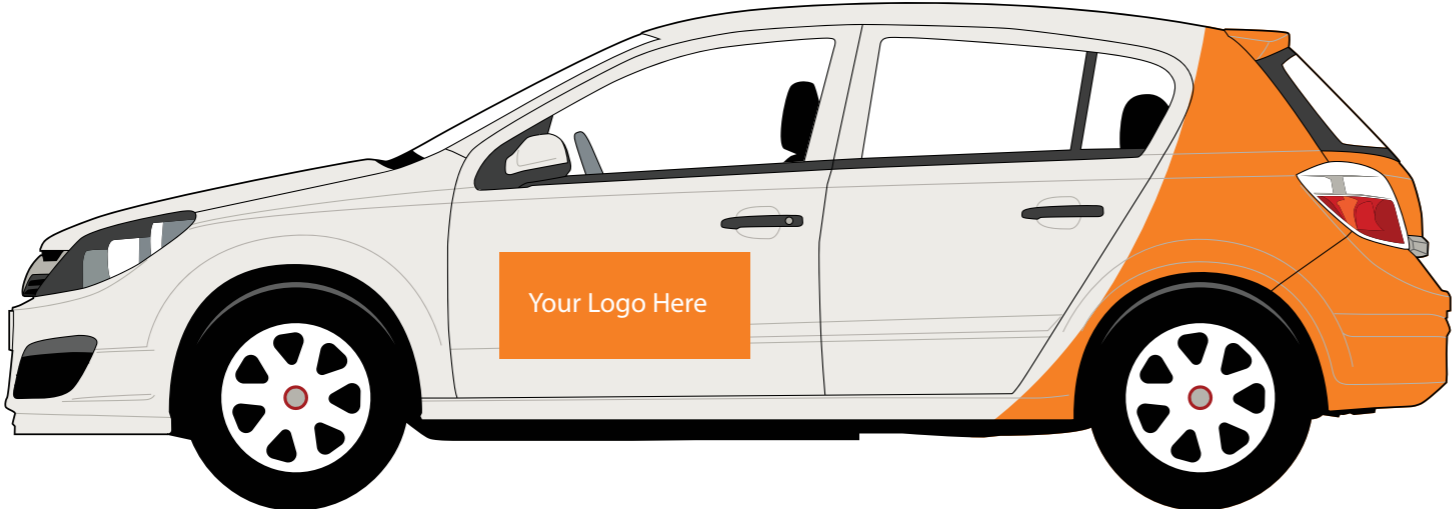

not too big, not too small - just right

MEDIUM CARS

qa signs

VEHICLE BRANDING PACKAGE

5m

10m

Vehicle Branding - Logo Pack

No graphics on roof

Vehicle Branding - Quarter Wrap

No graphics on roof

Vehicle Branding - Half Wrap

No graphics on roof

No graphics on roof