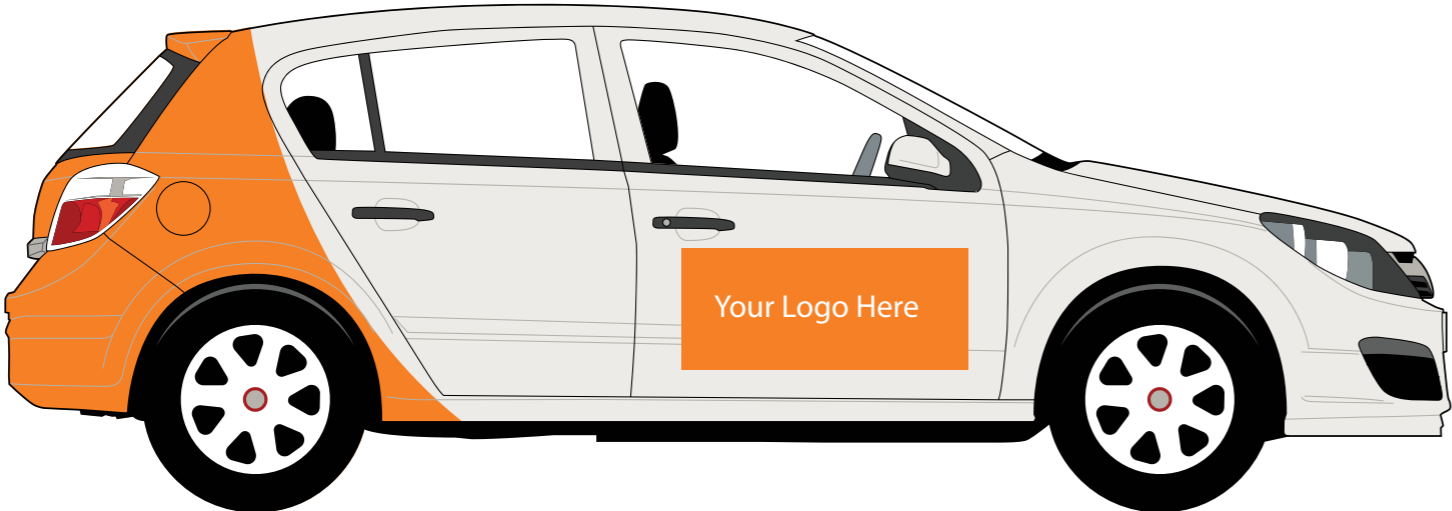

not too big, not too small - just right

MEDIUM CARS

qa signs

VEHICLE BRANDING PACKAGE

5m

10m

Vehicle Branding - Logo Pack

No graphics on roof

Vehicle Branding - Quarter Wrap

No graphics on roof

Vehicle Branding - Half Wrap

No graphics on roof

No graphics on roof