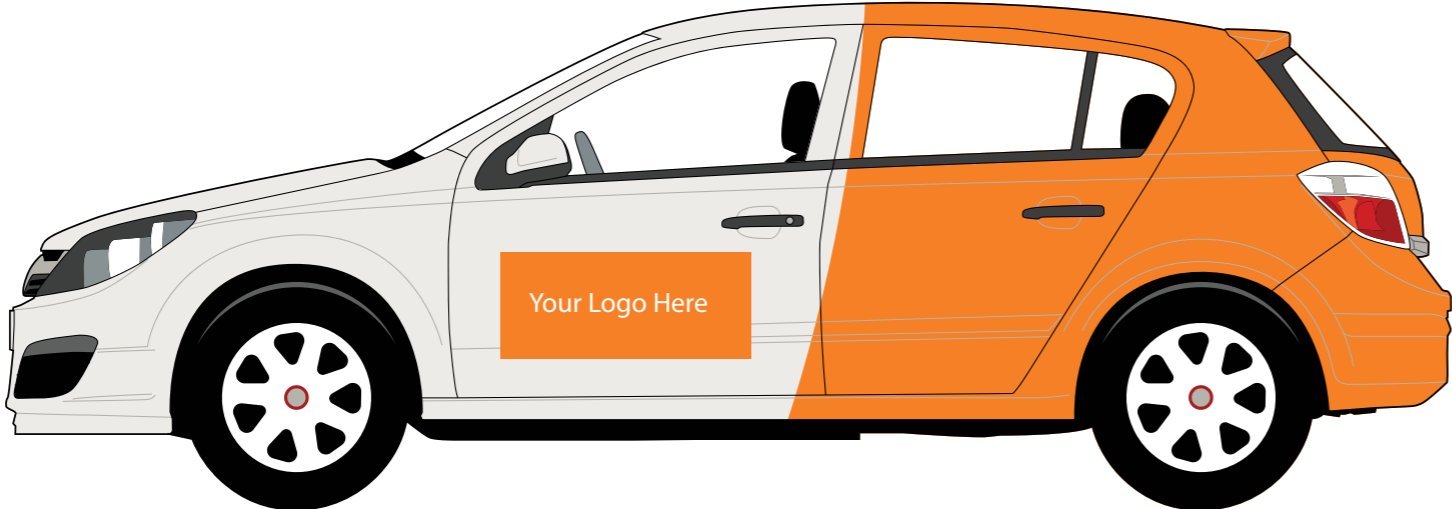

not too big, not too small - just right

MEDIUM CARS

qa signs

VEHICLE BRANDING PACKAGE

5m

10m

Vehicle Branding - Logo Pack

No graphics on roof

Vehicle Branding - Quarter Wrap

No graphics on roof

Vehicle Branding - Half Wrap

No graphics on roof

No graphics on roof