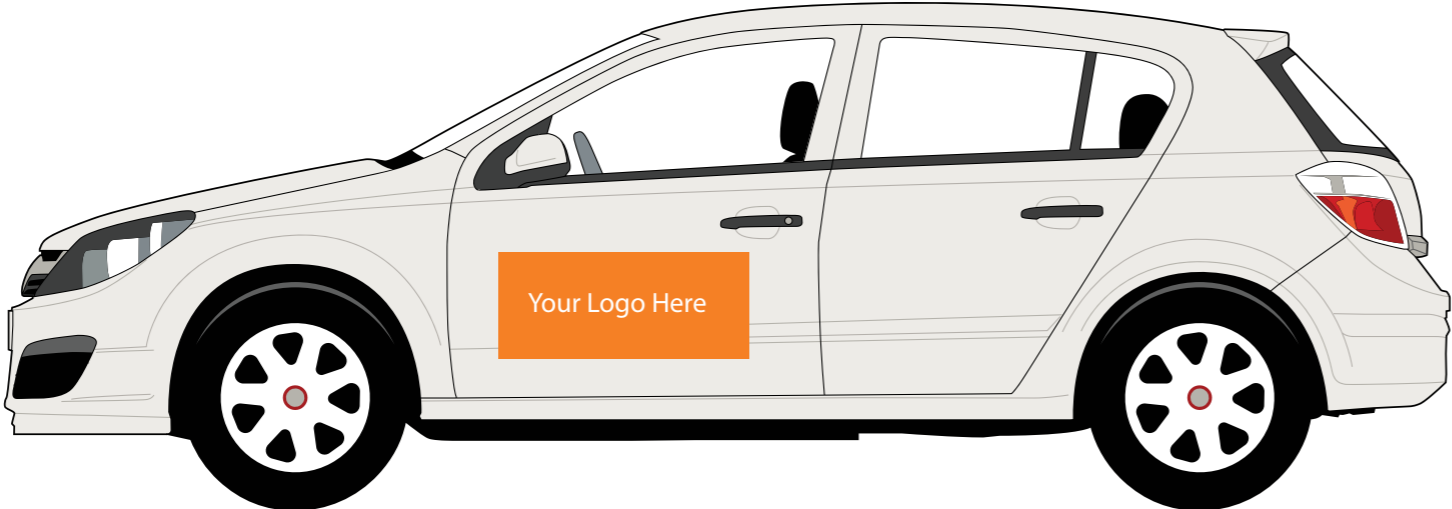

not too big, not too small - just right

MEDIUM CARS

qa signs

VEHICLE BRANDING PACKAGE

5m

10m

Vehicle Branding - Logo Pack

No graphics on roof

Vehicle Branding - Quarter Wrap

No graphics on roof

Vehicle Branding - Half Wrap

No graphics on roof

No graphics on roof