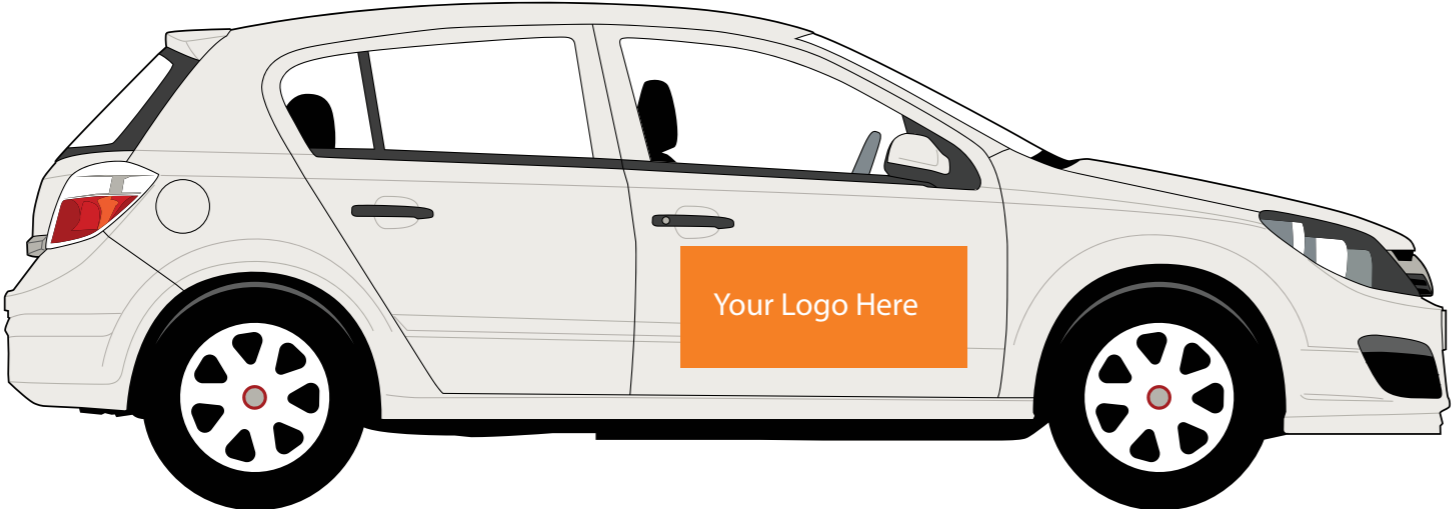

not too big, not too small - just right

MEDIUM CARS

qa signs

VEHICLE BRANDING PACKAGE

5m

10m

Vehicle Branding - Logo Pack

No graphics on roof

Vehicle Branding - Quarter Wrap

No graphics on roof

Vehicle Branding - Half Wrap

No graphics on roof

No graphics on roof