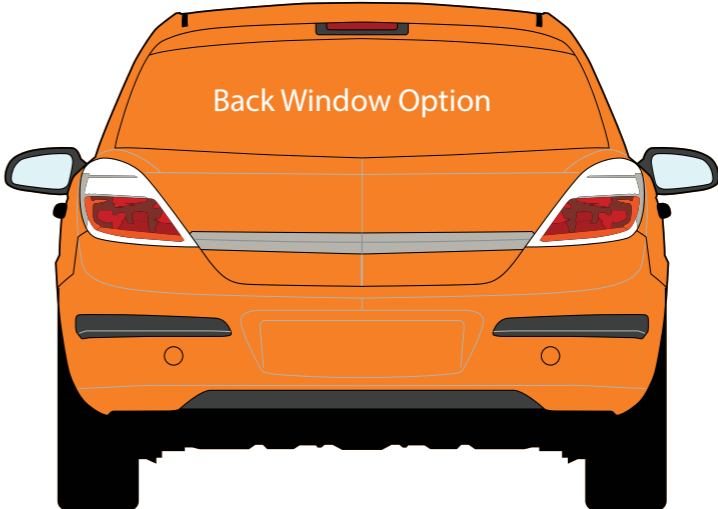

not too big, not too small - just right

MEDIUM CARS

qa signs

VEHICLE BRANDING PACKAGE

5m

10m

Vehicle Branding - Logo Pack

No graphics on roof

Vehicle Branding - Quarter Wrap

No graphics on roof

Vehicle Branding - Half Wrap

No graphics on roof

No graphics on roof