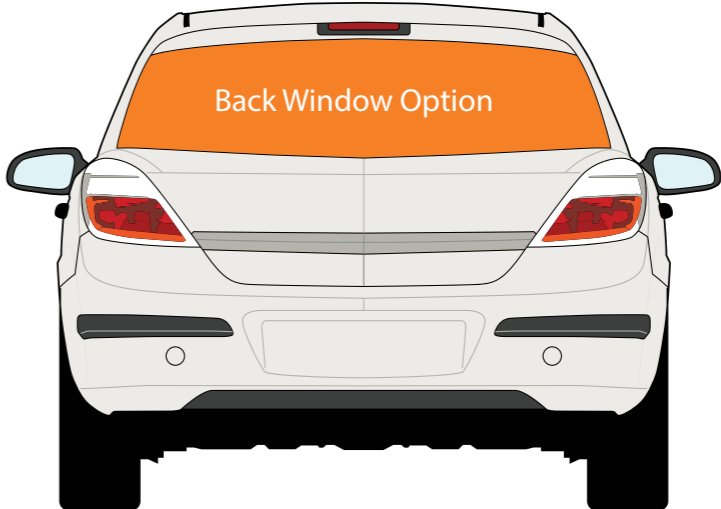

not too big, not too small - just right

MEDIUM CARS

qa signs

VEHICLE BRANDING PACKAGE

5m

10m

Vehicle Branding - Logo Pack

No graphics on roof

Vehicle Branding - Quarter Wrap

No graphics on roof

Vehicle Branding - Half Wrap

No graphics on roof

No graphics on roof