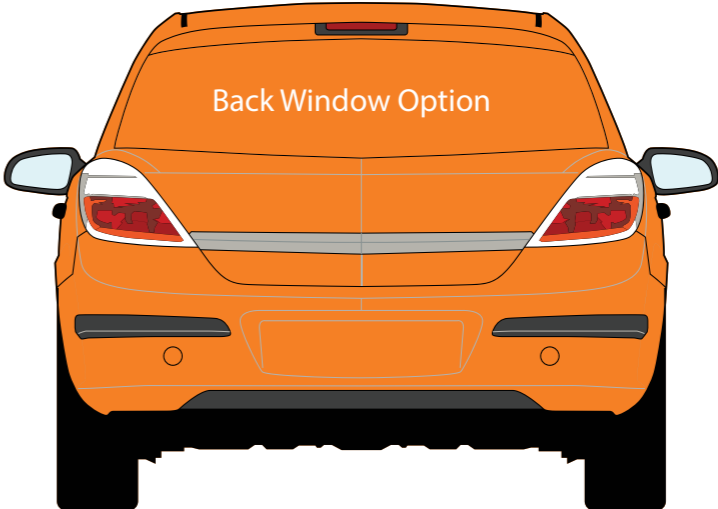

not too big, not too small - just right

MEDIUM CARS

qa signs

VEHICLE BRANDING PACKAGE

5m

10m

Vehicle Branding - Logo Pack

No graphics on roof

Vehicle Branding - Quarter Wrap

No graphics on roof

Vehicle Branding - Half Wrap

No graphics on roof

No graphics on roof